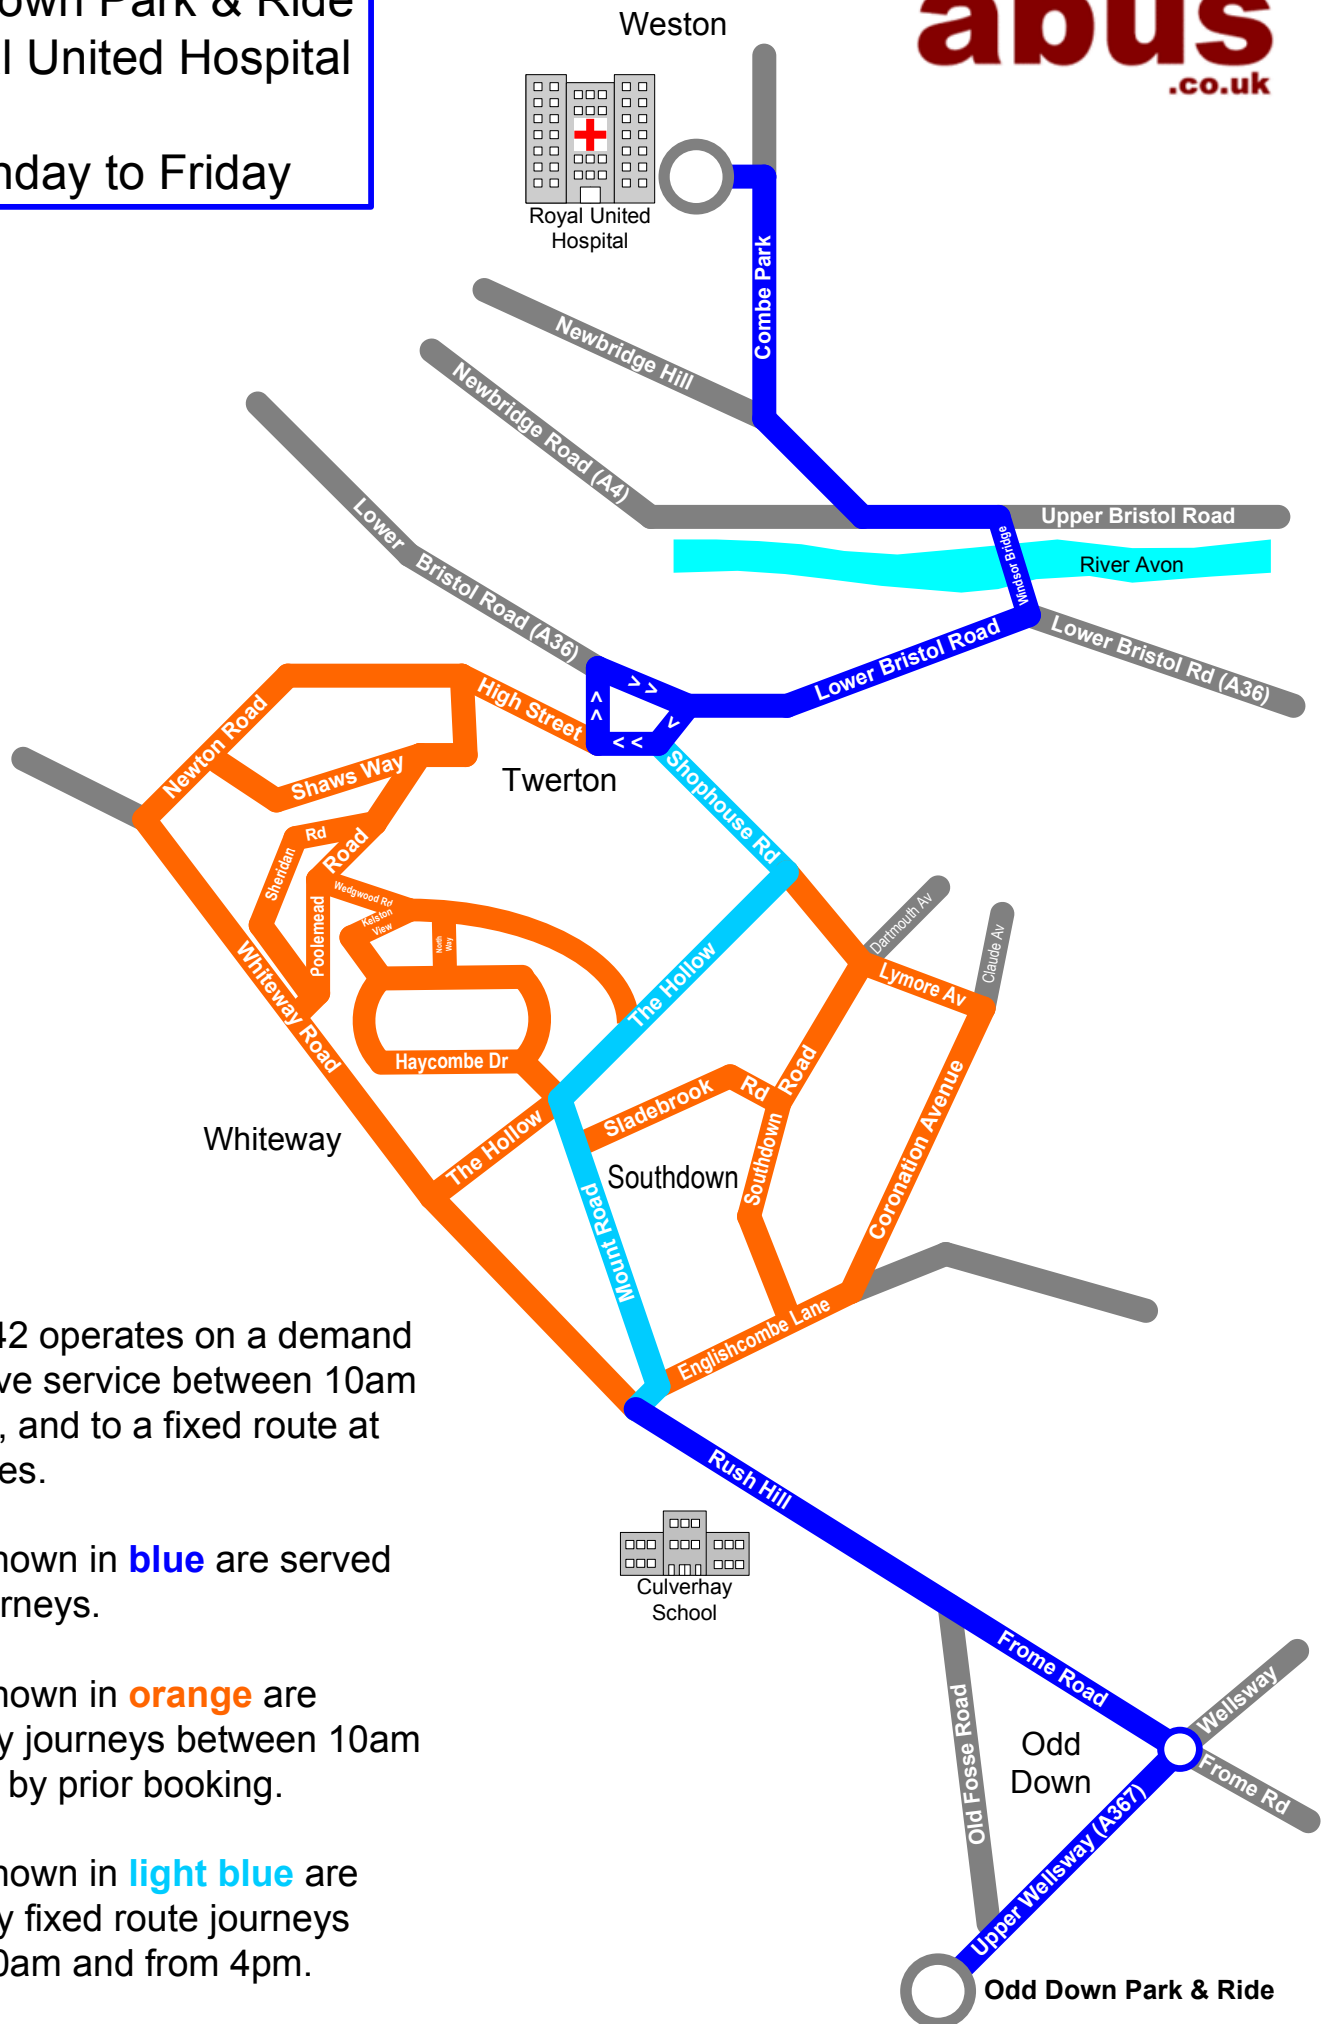

Service 42
 Odd Down Park & Ride
 - Royal United Hospital
 Monday to Friday

Service 42 operates on a demand responsive service between 10am and 4pm, and to a fixed route at other times.

Roads shown in **blue** are served by all journeys.

Roads shown in **orange** are served by journeys between 10am and 4pm by prior booking.

Roads shown in **light blue** are served by fixed route journeys before 10am and from 4pm.